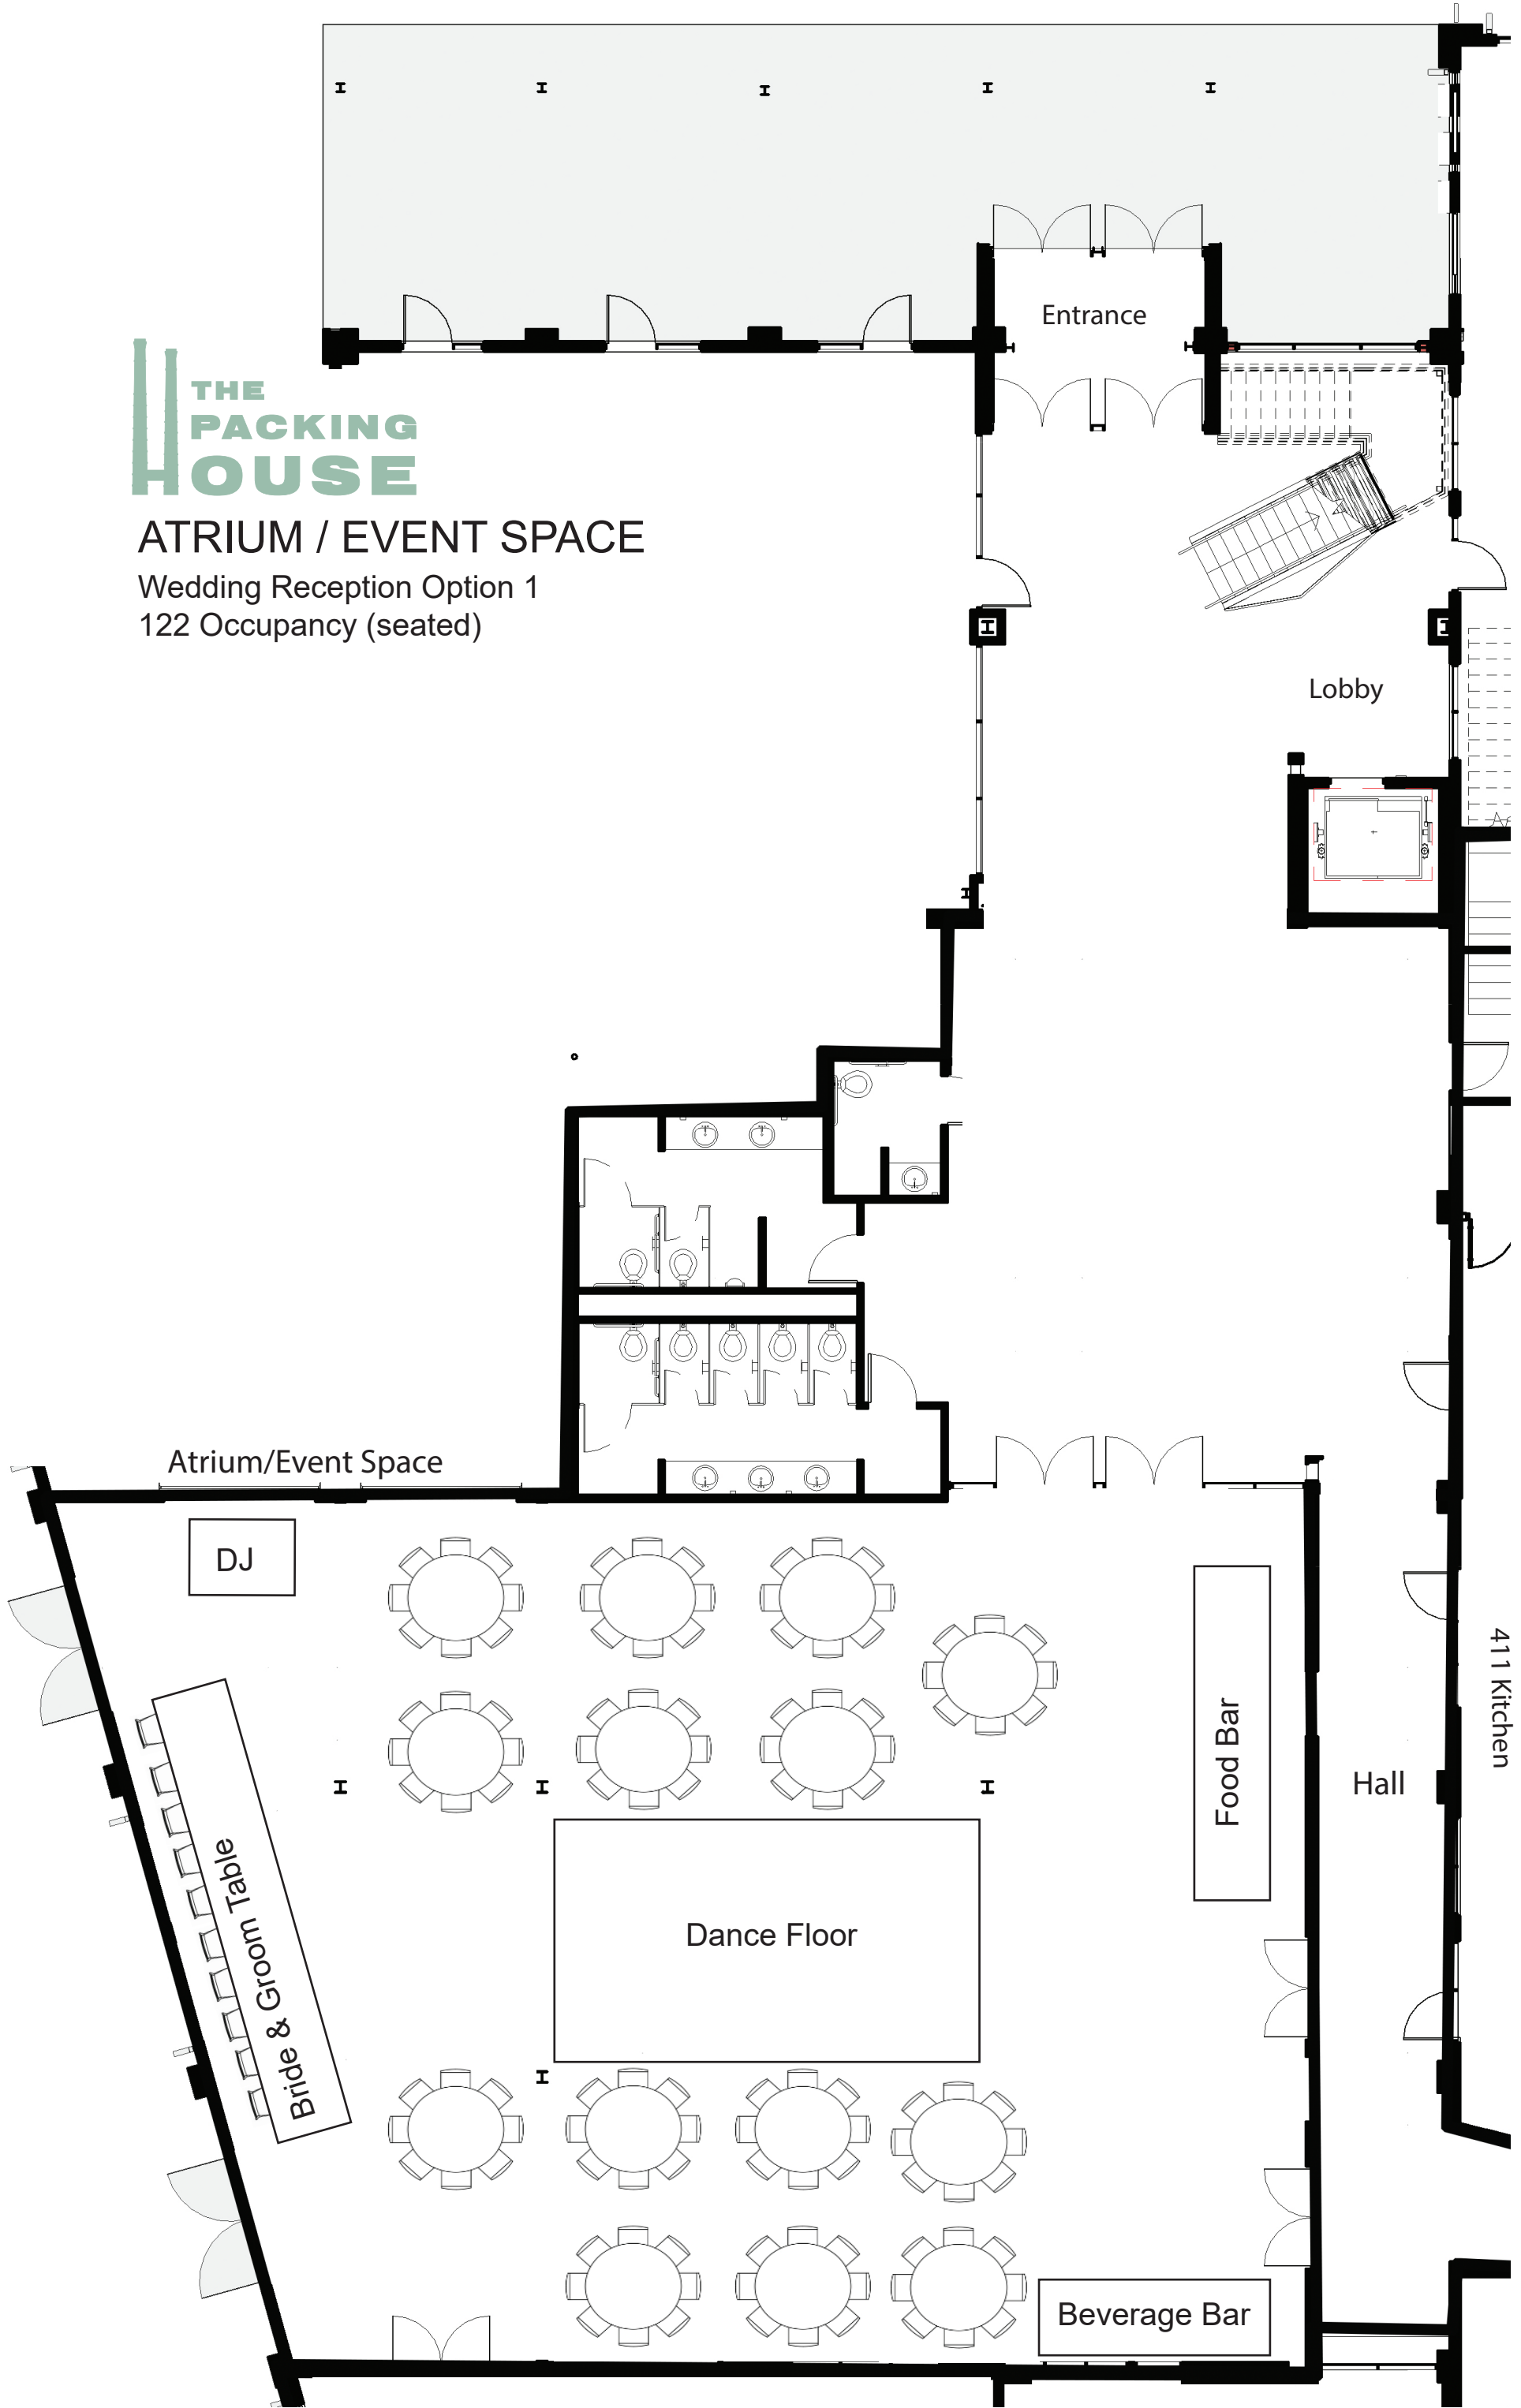

ATRIUM / EVENT SPACE

Conference Option
208 Occupied Seating

ATRIUM / EVENT SPACE

Conference Option 2

Occupancy: 68 people (seated)

THE PACKING HOUSE

ATRIUM / EVENT SPACE

Wedding Reception Option 1
122 Occupancy (seated)

THE PACKING HOUSE

ATRIUM / EVENT SPACE

Wedding Reception Option 1
122 Occupancy (seated)

ATRIUM / EVENT SPACE

Wedding Ceremony Option 1
170 Occupied Seating

ATRIUM / EVENT SPACE

Wedding Ceremony Option 2
194 Occupied Seating