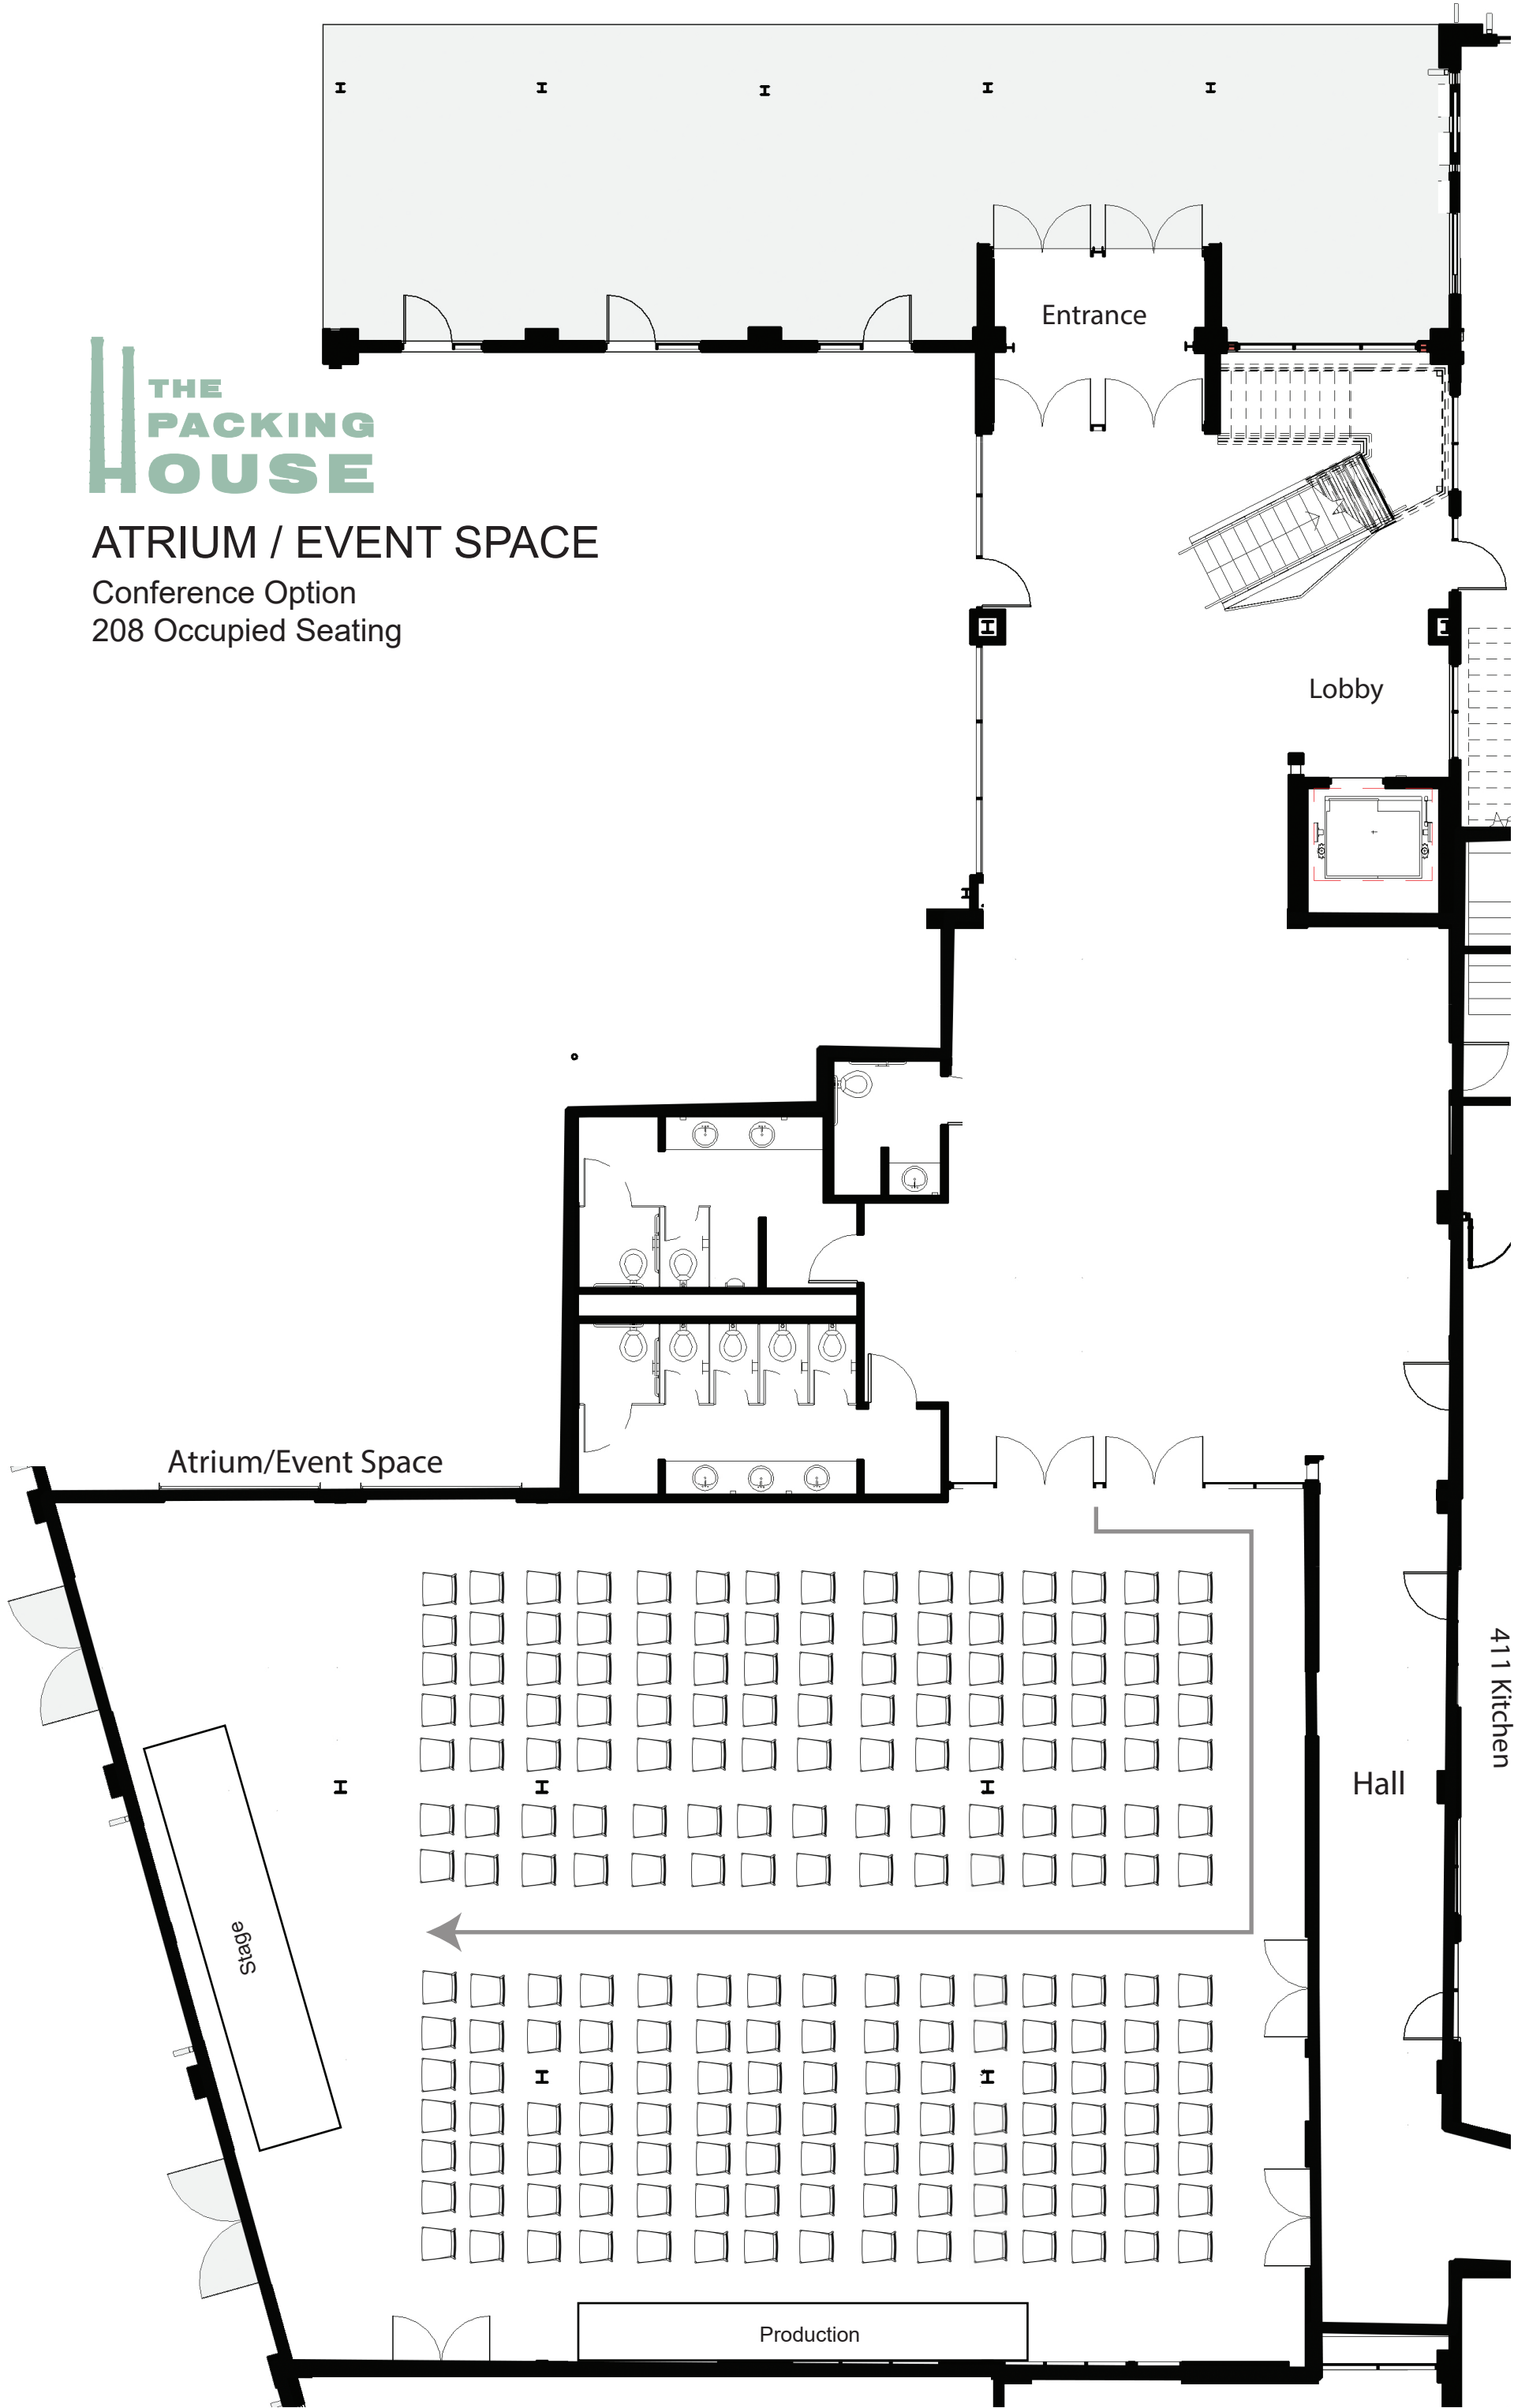

ATRIUM / EVENT SPACE

Conference Option
208 Occupied Seating

ATRIUM / EVENT SPACE

Conference Option 2

Occupancy: 68 people (seated)

THE PACKING HOUSE

ATRIUM / EVENT SPACE

Wedding Reception Option 1
122 Occupancy (seated)

THE PACKING HOUSE

ATRIUM / EVENT SPACE

Wedding Reception Option 1
122 Occupancy (seated)

ATRIUM / EVENT SPACE

Wedding Ceremony Option 1
170 Occupied Seating

ATRIUM / EVENT SPACE

Wedding Ceremony Option 2
194 Occupied Seating