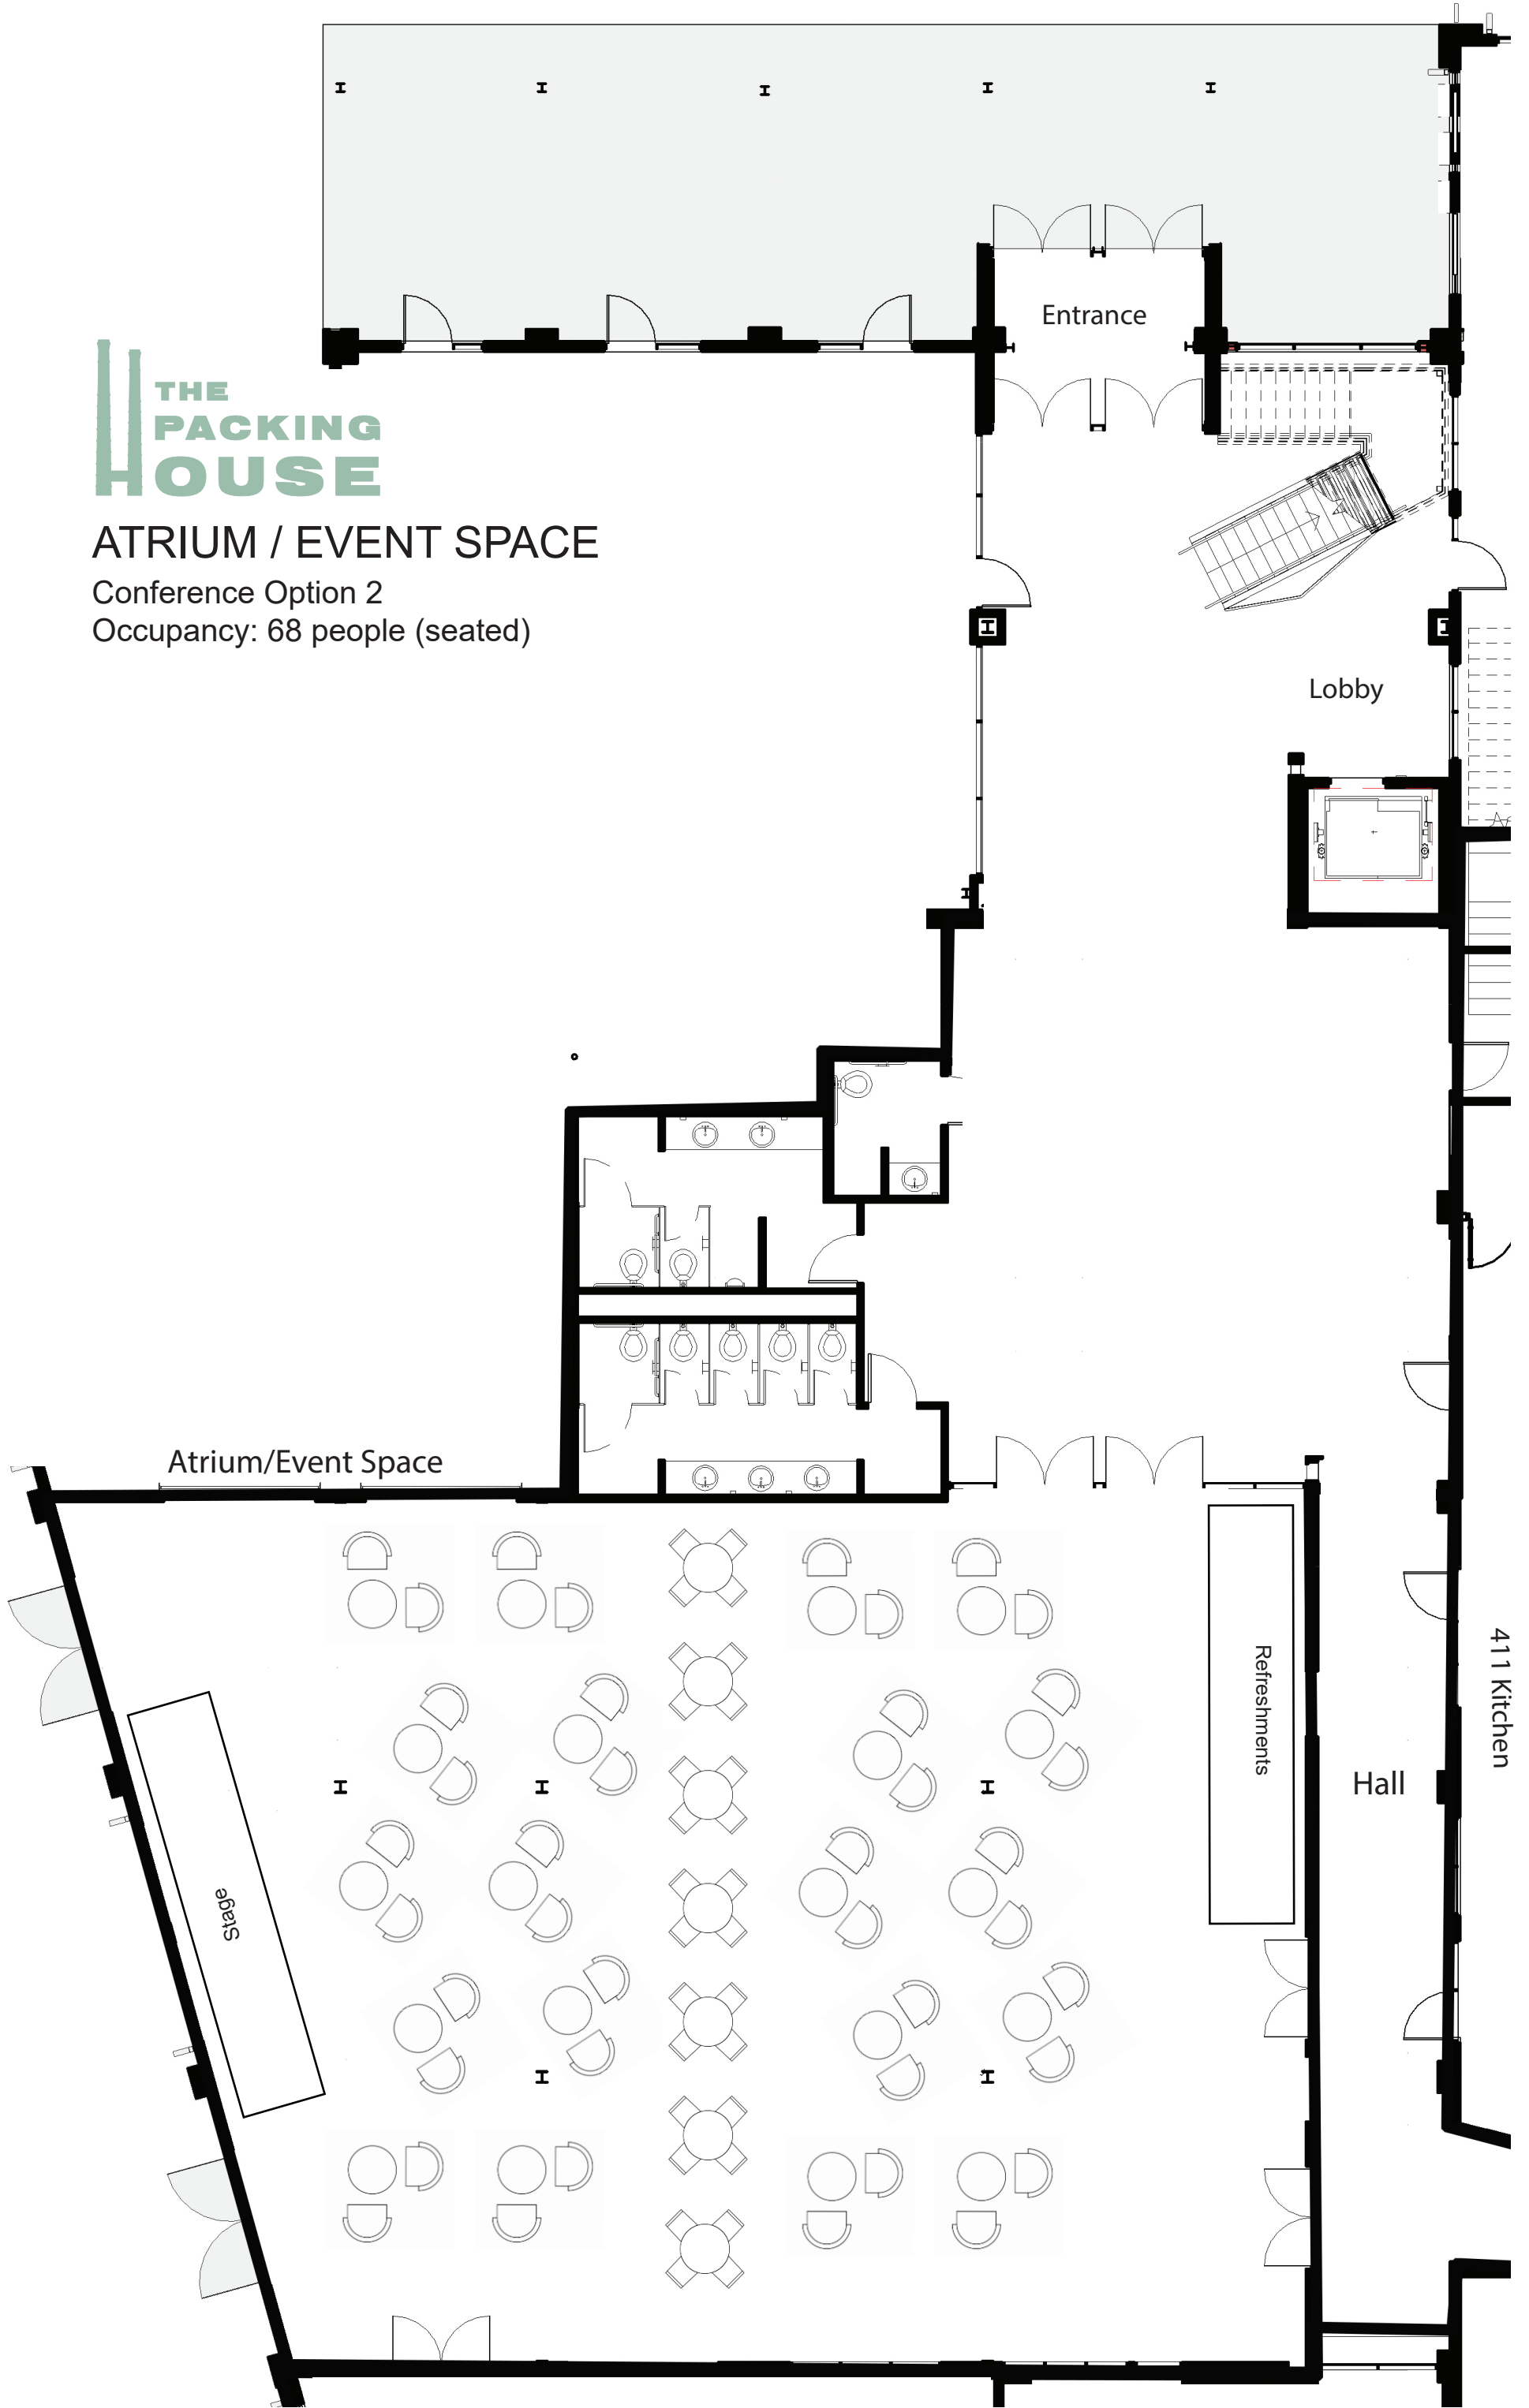

ATRIUM / EVENT SPACE

Conference Option
208 Occupied Seating

ATRIUM / EVENT SPACE

Conference Option 2

Occupancy: 68 people (seated)

THE PACKING HOUSE

ATRIUM / EVENT SPACE

Wedding Reception Option 1
122 Occupancy (seated)

THE PACKING HOUSE

ATRIUM / EVENT SPACE

Wedding Reception Option 1
122 Occupancy (seated)

ATRIUM / EVENT SPACE

Wedding Ceremony Option 1
170 Occupied Seating

ATRIUM / EVENT SPACE

Wedding Ceremony Option 2
194 Occupied Seating