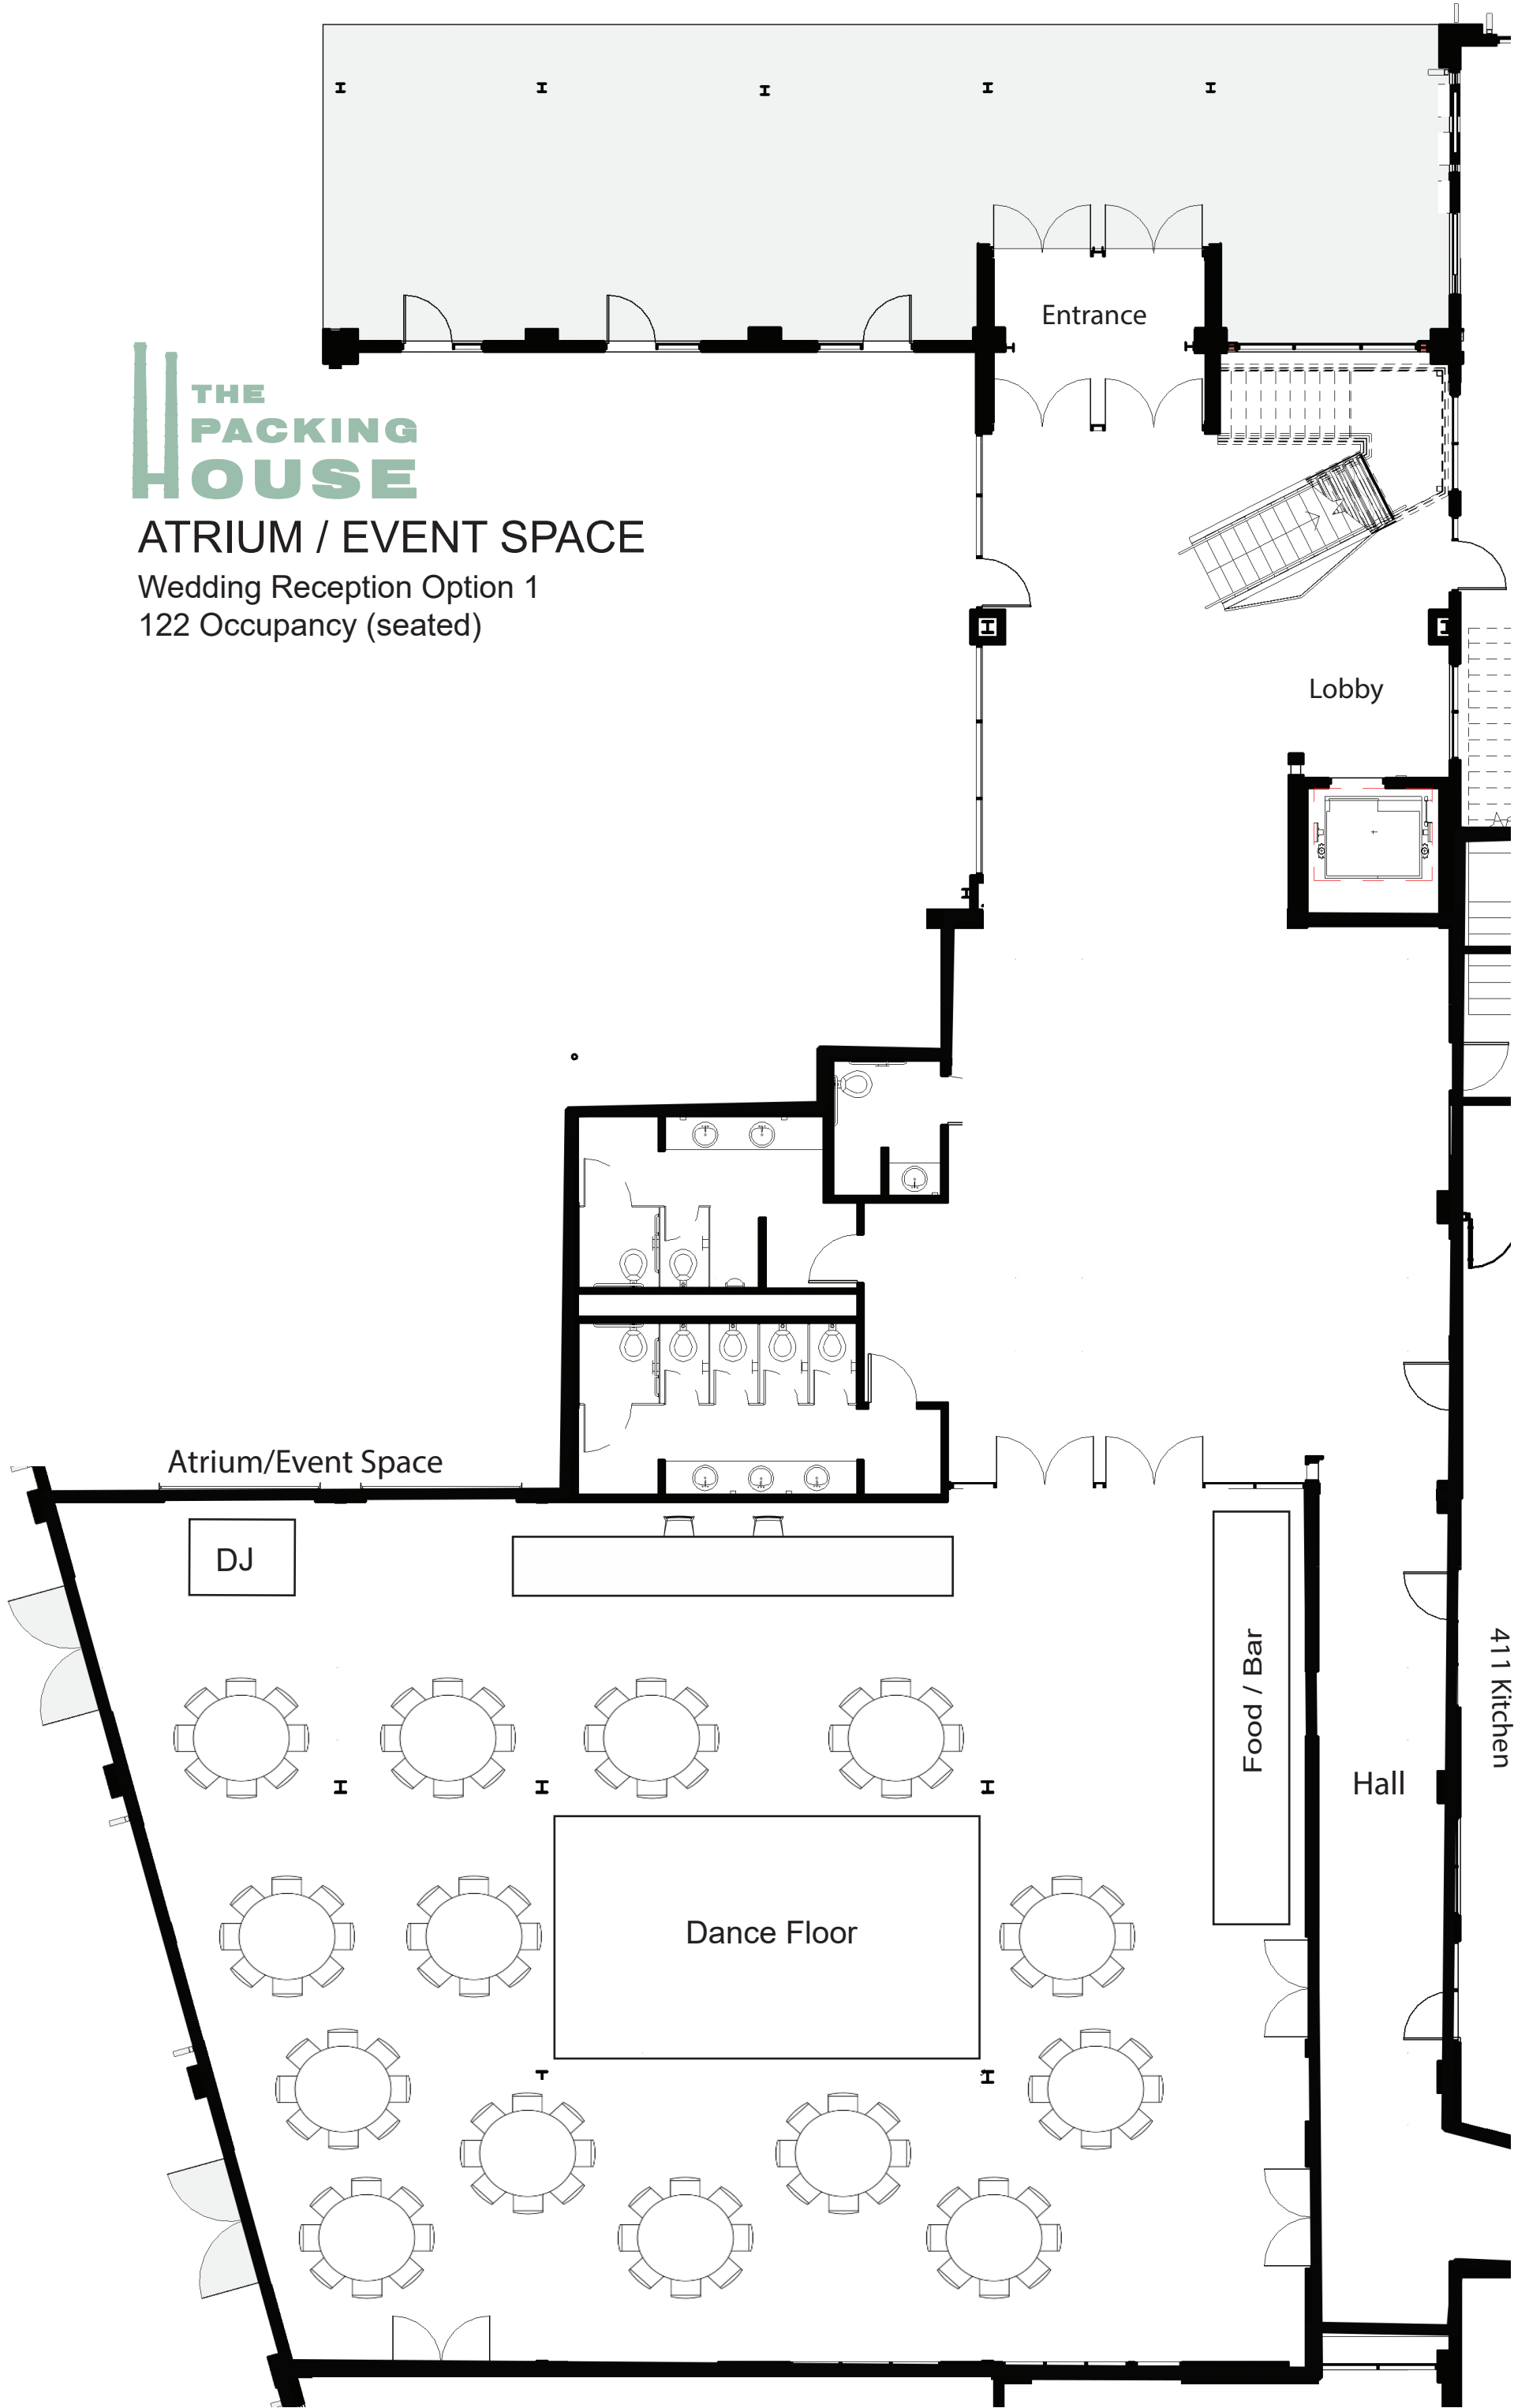

ATRIUM / EVENT SPACE

Conference Option
208 Occupied Seating

ATRIUM / EVENT SPACE

Conference Option 2

Occupancy: 68 people (seated)

THE PACKING HOUSE

ATRIUM / EVENT SPACE

Wedding Reception Option 1
122 Occupancy (seated)

THE PACKING HOUSE

ATRIUM / EVENT SPACE

Wedding Reception Option 1
122 Occupancy (seated)

ATRIUM / EVENT SPACE

Wedding Ceremony Option 1
170 Occupied Seating

ATRIUM / EVENT SPACE

Wedding Ceremony Option 2
194 Occupied Seating