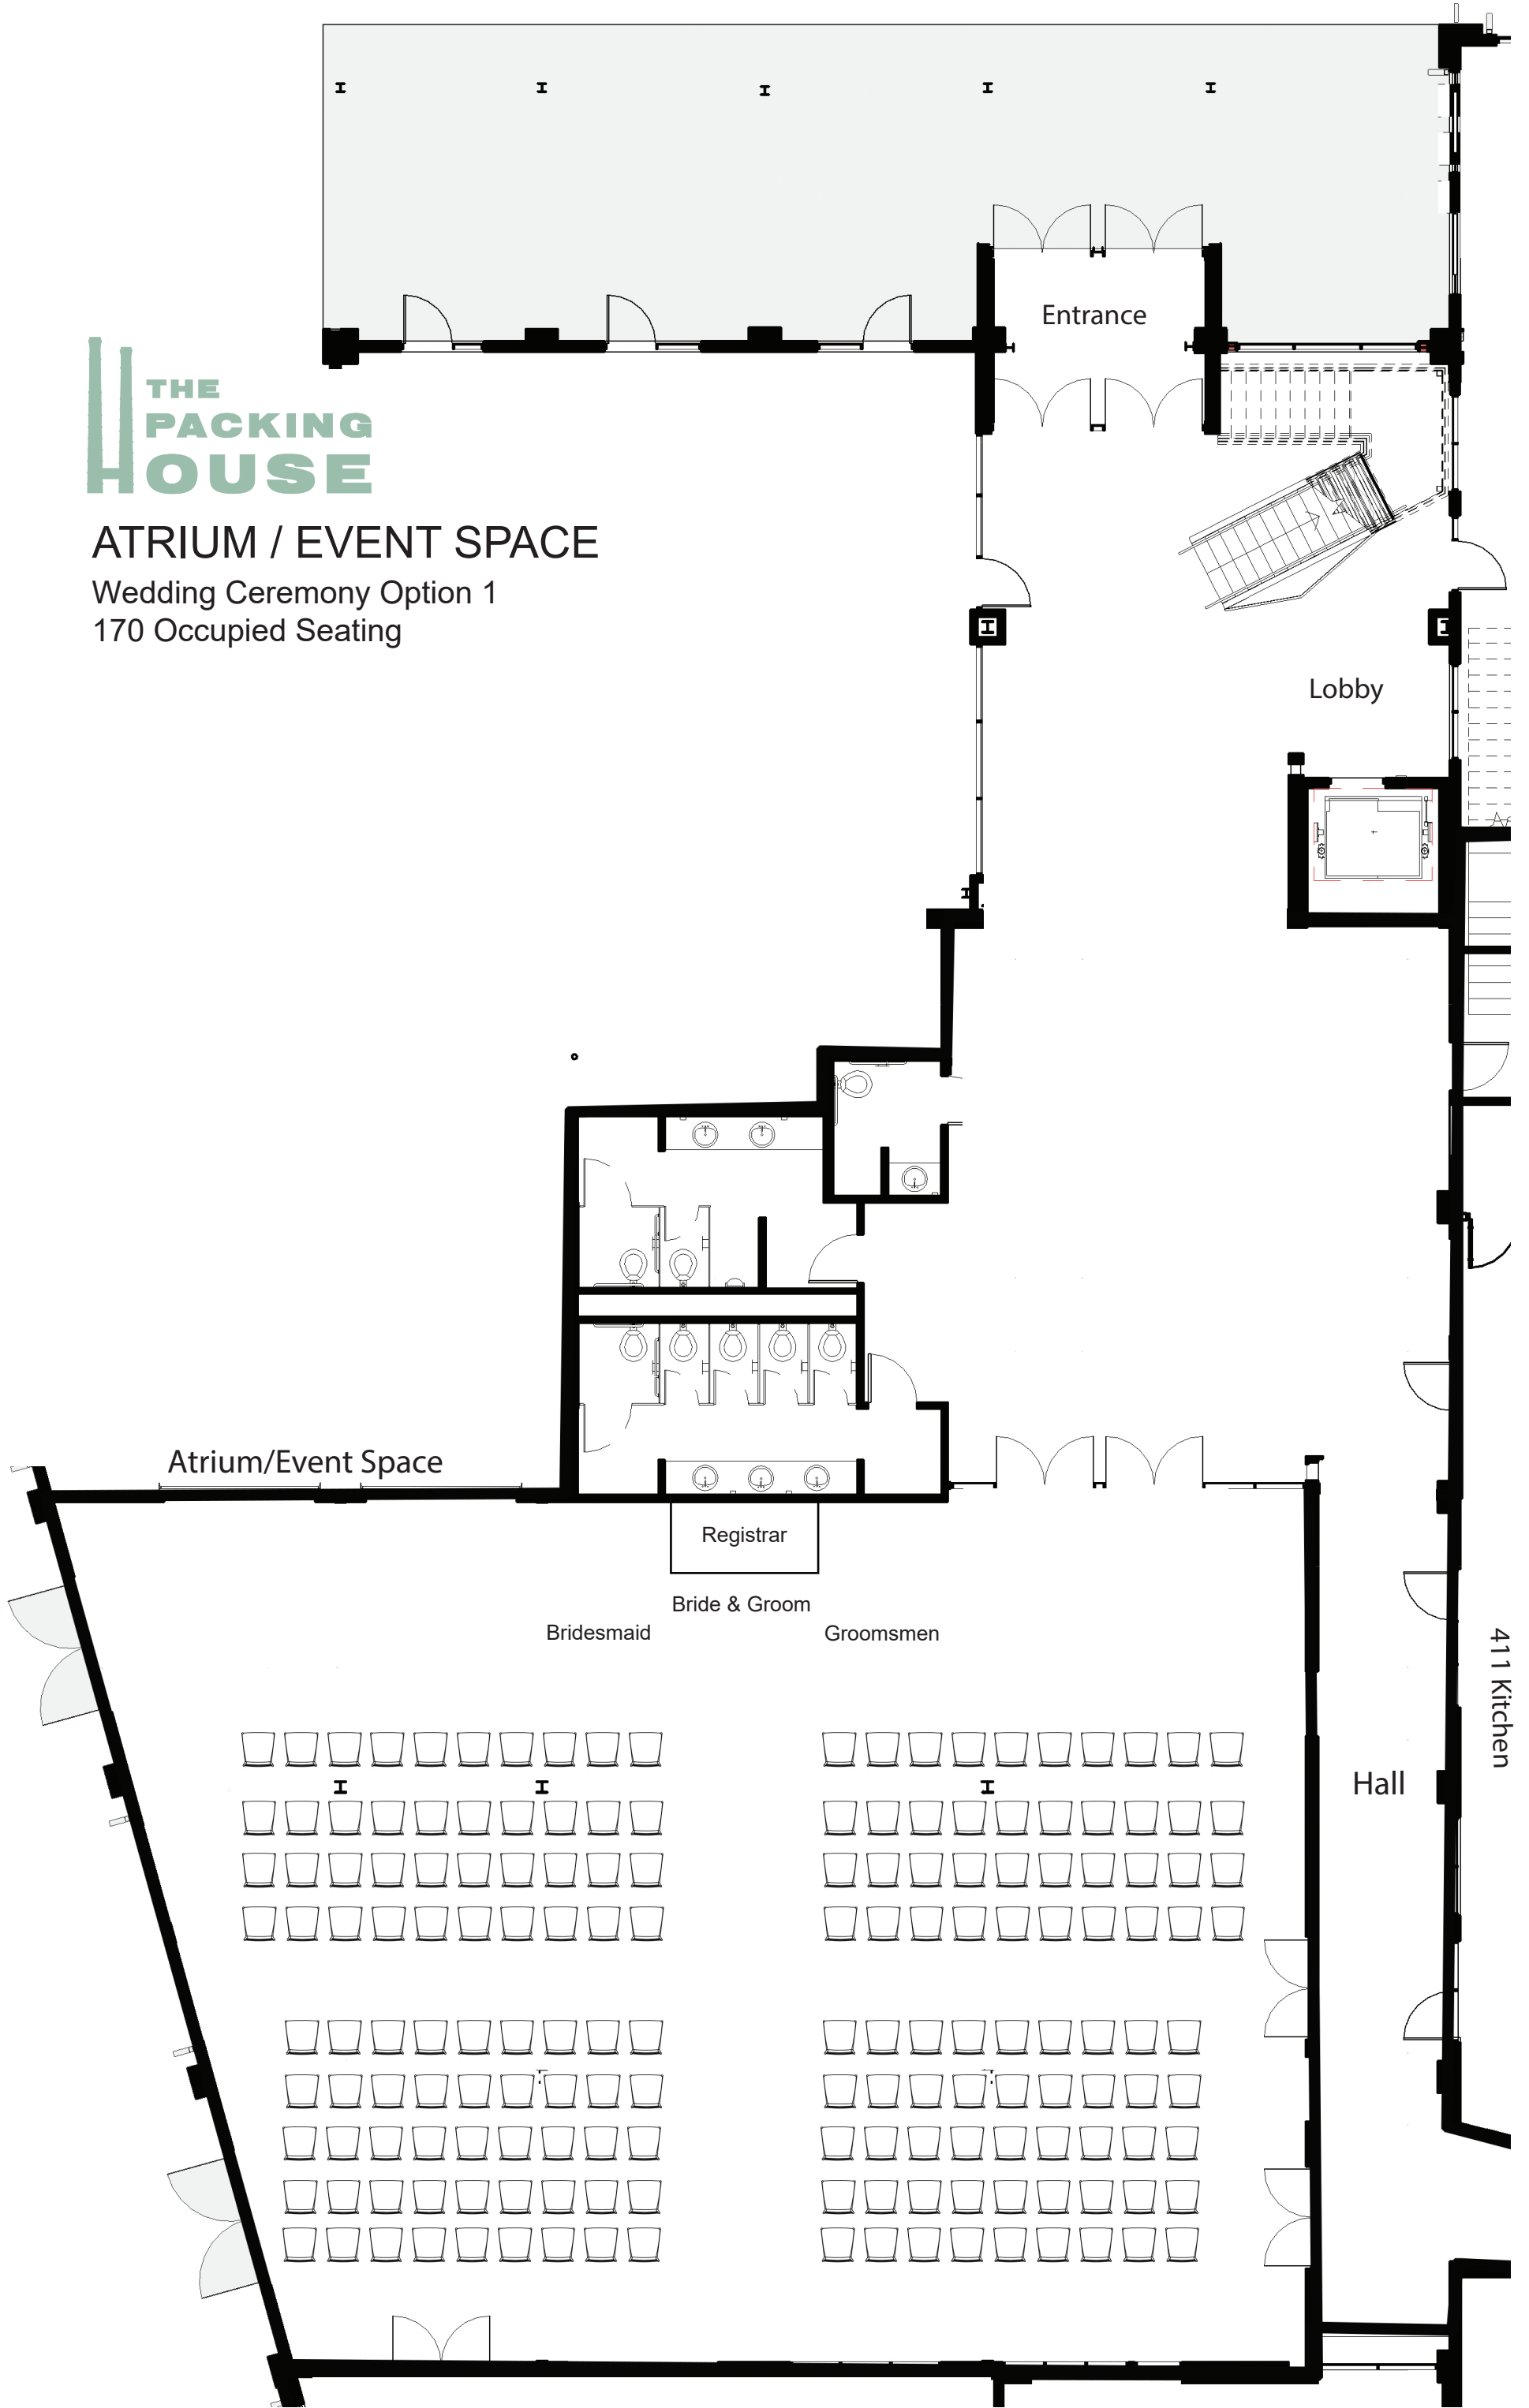

ATRIUM / EVENT SPACE

Conference Option
208 Occupied Seating

ATRIUM / EVENT SPACE

Conference Option 2

Occupancy: 68 people (seated)

THE PACKING HOUSE

ATRIUM / EVENT SPACE

Wedding Reception Option 1
122 Occupancy (seated)

THE PACKING HOUSE

ATRIUM / EVENT SPACE

Wedding Reception Option 1
122 Occupancy (seated)

ATRIUM / EVENT SPACE

Wedding Ceremony Option 1
170 Occupied Seating

ATRIUM / EVENT SPACE

Wedding Ceremony Option 2
194 Occupied Seating